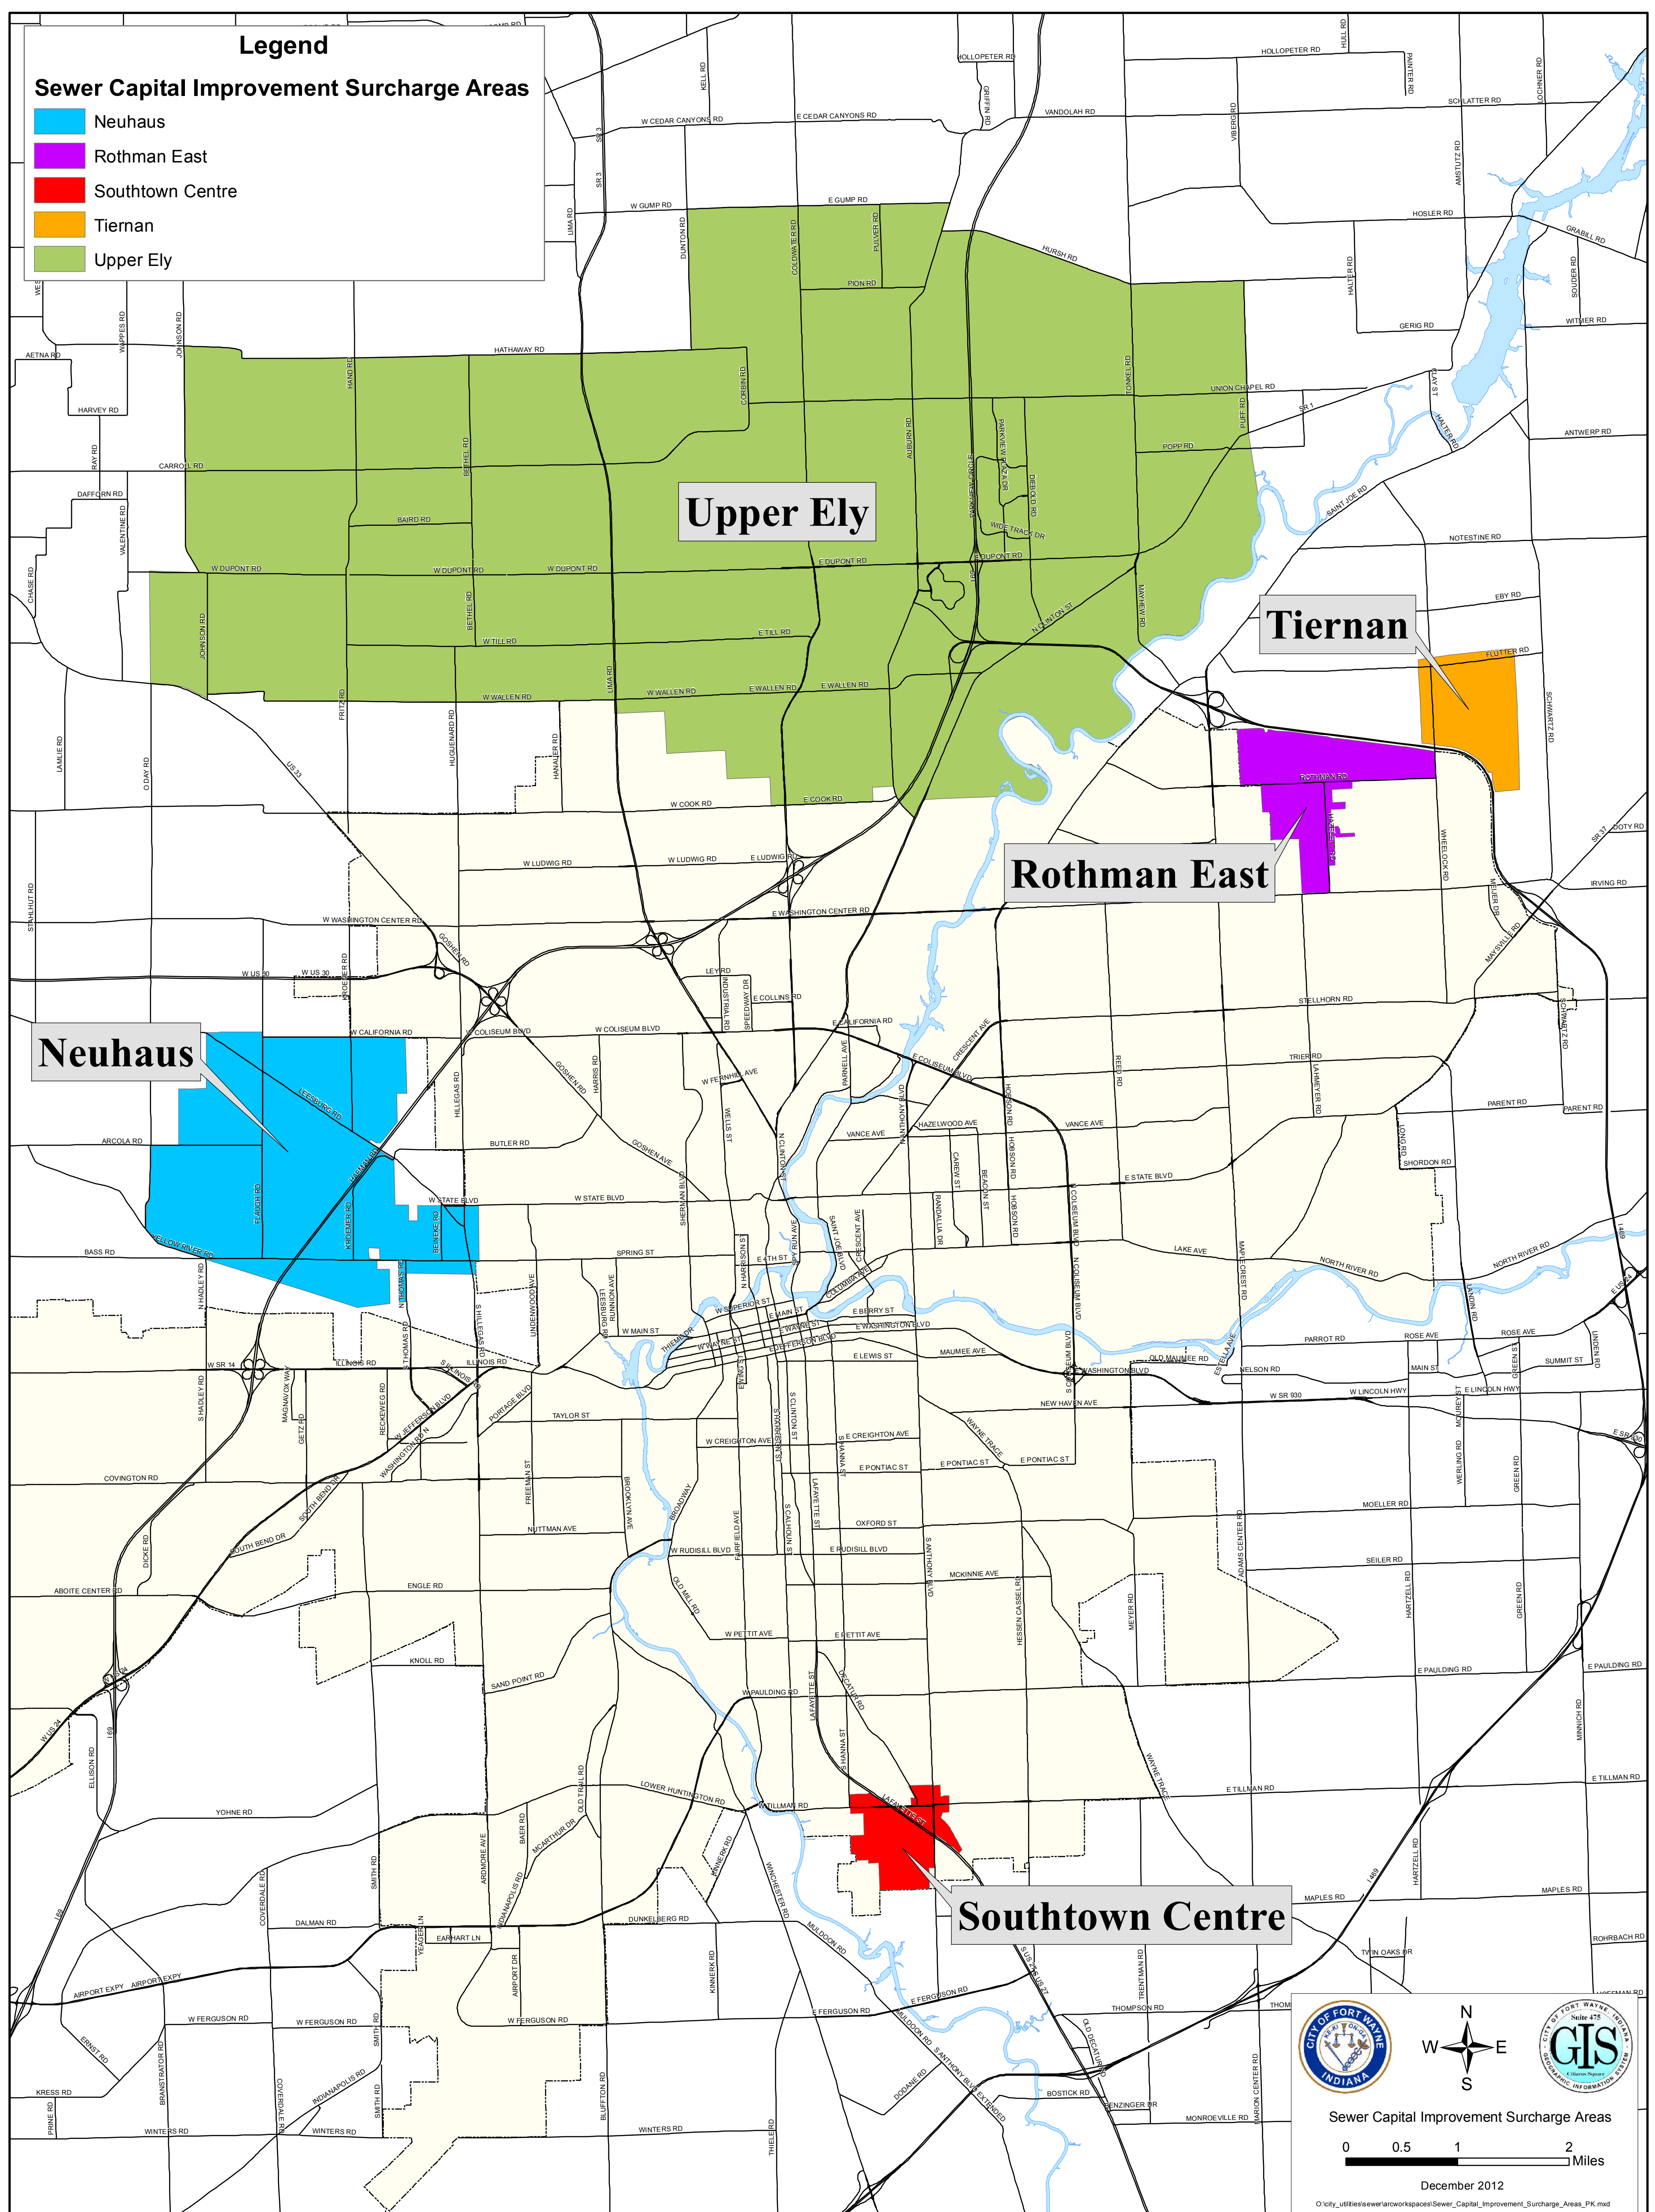

Sewer Capital Improvement Surcharge Areas

Legend

Sewer Capital Improvement Surcharge Areas

- Neuhaus
- Rothman East
- Southtown Centre
- Tiernan
- Upper Ely

December 2012

O:\city_utilities\sewer\arcworkspaces\Sewer_Capital_Improvement_Surcharge_Areas_PK.mxd