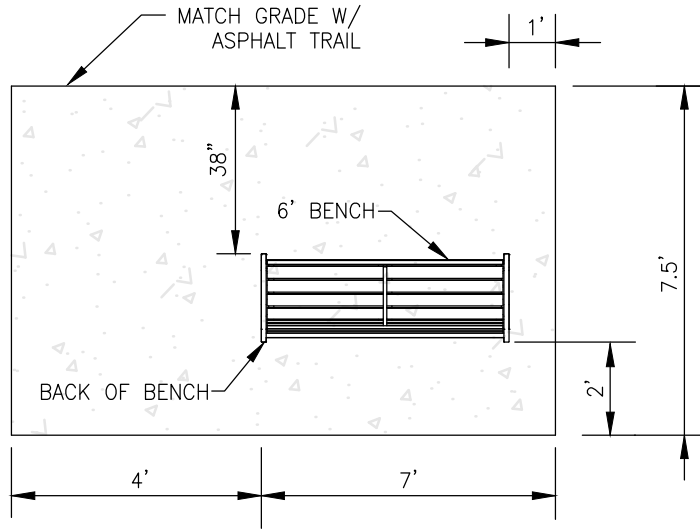

# PARK BENCH PAD LAYOUT

18 X 7.5' CONC. PAD (4")  
ON 2" COMPACTD AGGR.  
#53, RECYCLED CONC. OR  
BED COARSE MATERIAL

## PARK BENCH & CONCRETE PAD LAYOUT

NOT TO SCALE

18 X 7.5' CONC. PAD (4")  
ON 2" COMPACTD AGGR.  
#53, RECYCLED CONC. OR  
BED COARSE MATERIAL

## DOUBLE PARK BENCH & CONCRETE PAD LAYOUT

NOT TO SCALE