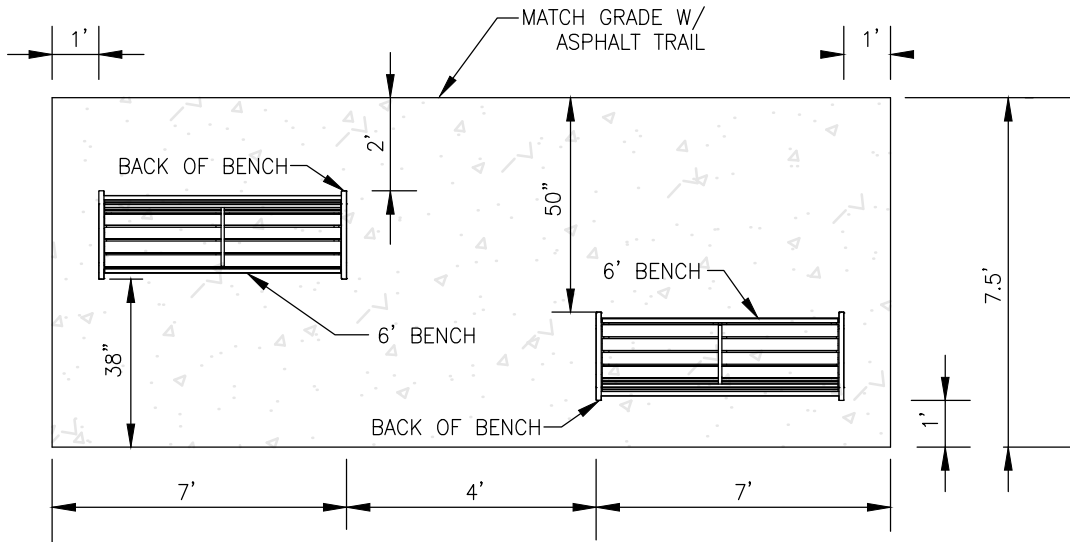

# PARK BENCH PAD LAYOUT

18 X 7.5' CONC. PAD (4")  
ON 2" COMPACTD AGGR.  
#53, RECYCLED CONC. OR  
BED COARSE MATERIAL

## PARK BENCH & CONCRETE PAD LAYOUT

NOT TO SCALE

18 X 7.5' CONC. PAD (4")  
ON 2" COMPACTD AGGR.  
#53, RECYCLED CONC. OR  
BED COARSE MATERIAL

## DOUBLE PARK BENCH & CONCRETE PAD LAYOUT

NOT TO SCALE